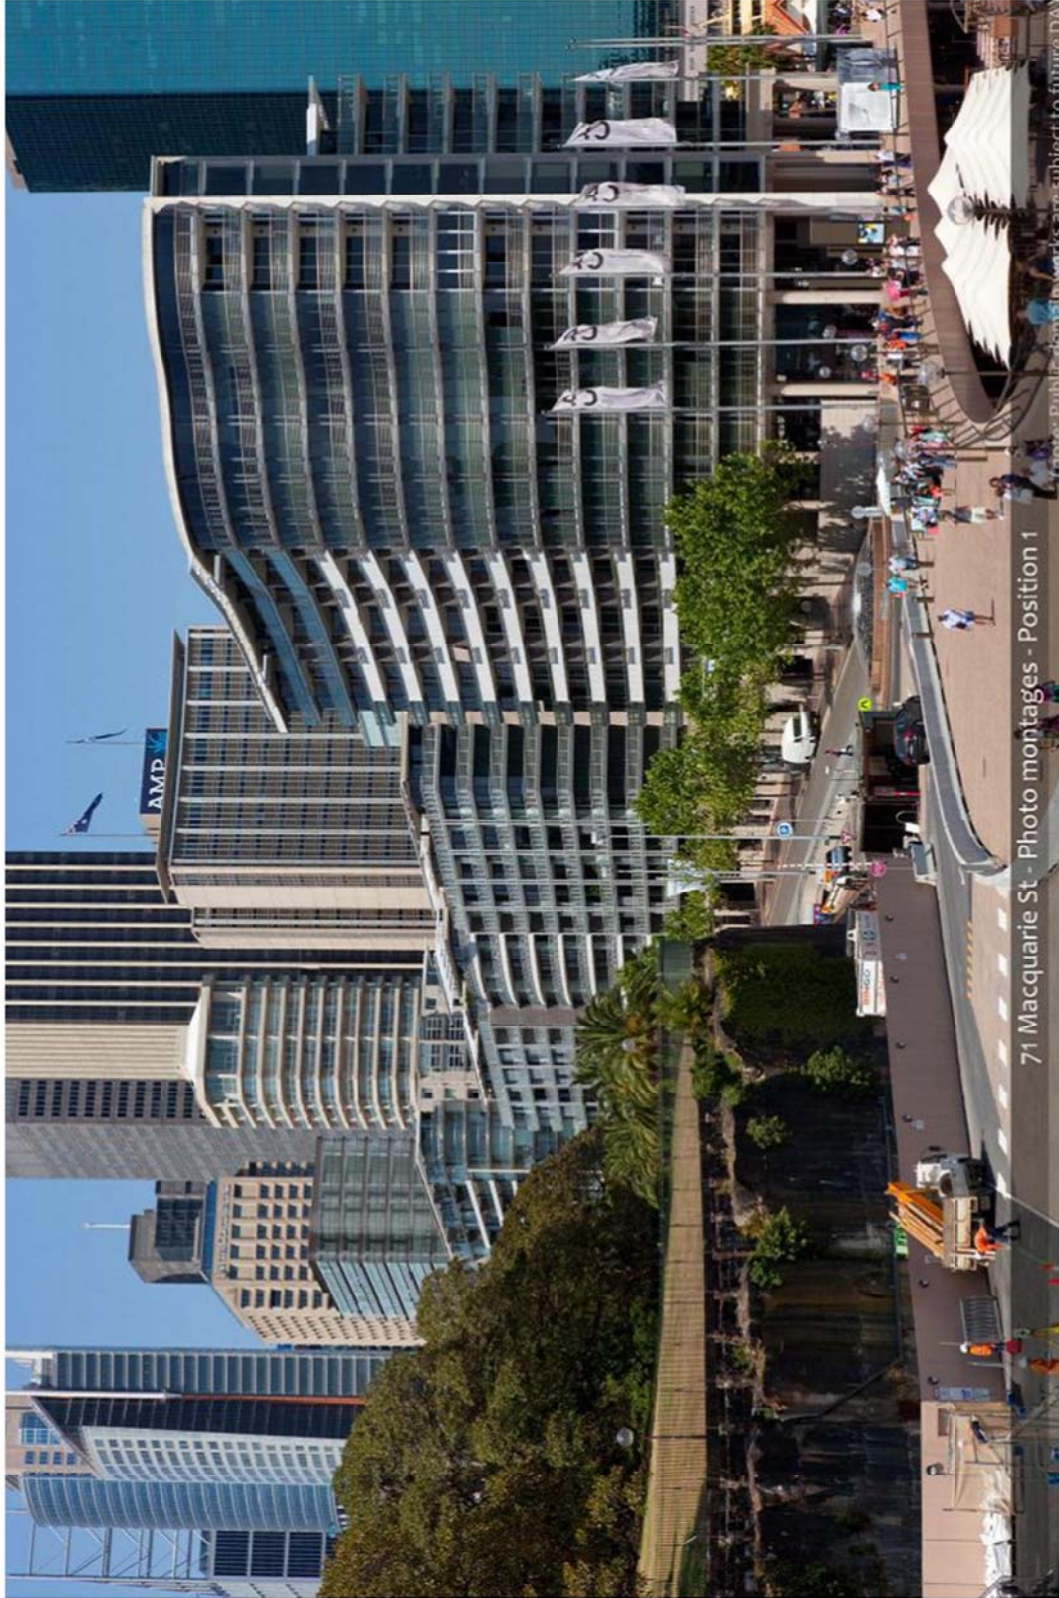

ATTACHMENT D